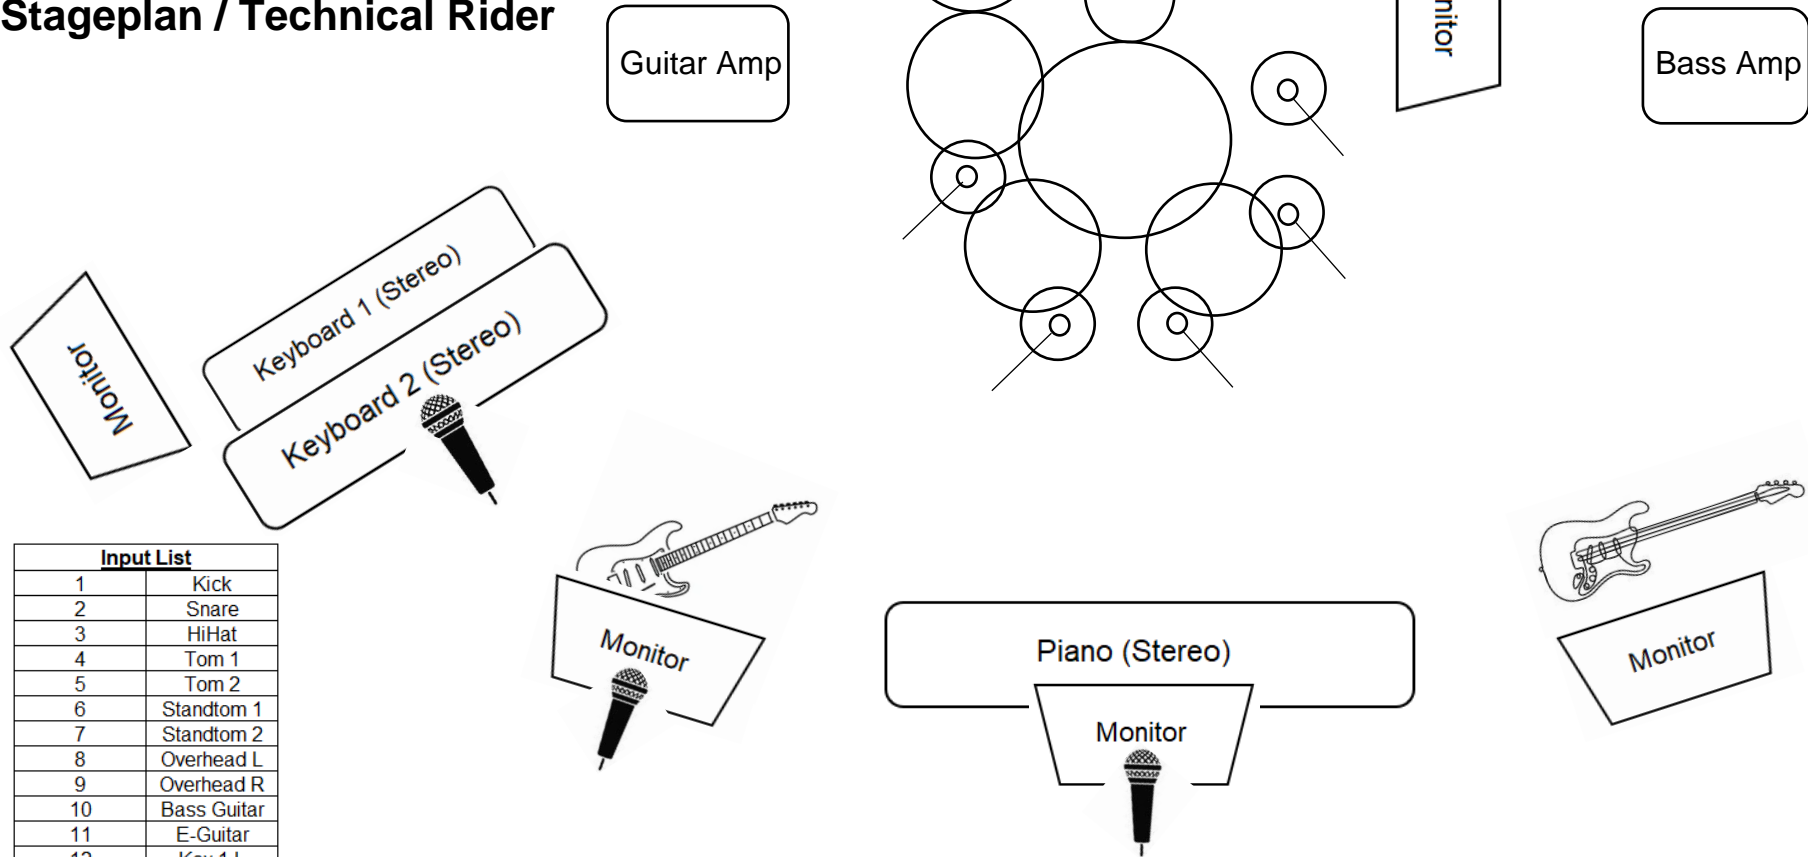

iP-dogz

Stageplan / Technical Rider

Input List	
1	Kick
2	Snare
3	HiHat
4	Tom 1
5	Tom 2
6	Standtom 1
7	Standtom 2
8	Overhead L
9	Overhead R
10	Bass Guitar
11	E-Guitar
12	Key 1 L
13	Key 1 R
14	Key 2 L
15	Key 2 R
16	Piano L
17	Piano R
18	Lead Vox
19	Vox Guitar
20	Vox Key

Bühnengröße: mindestens 6m x 4m